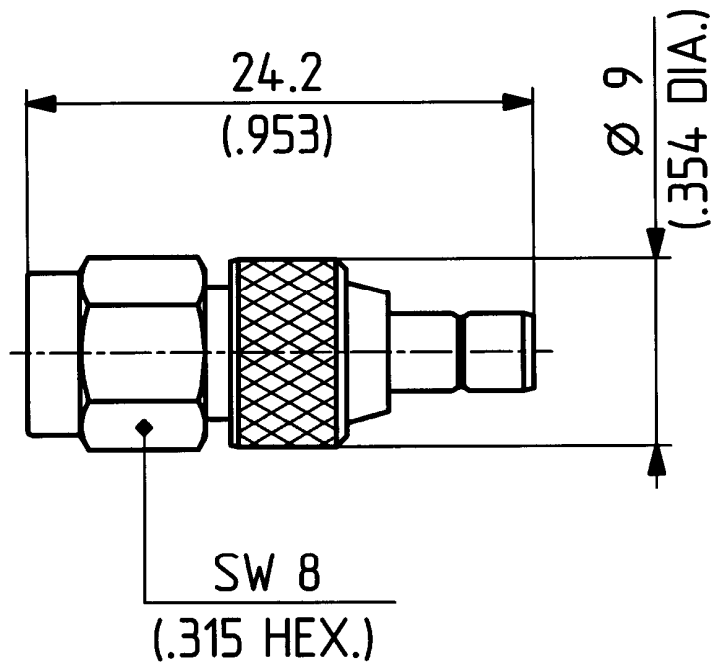

	date	sign
drawn	07.03.00	4726/Bom
checked	08.03.00	4778/TuB.
approved	08.03.00	4778/TuB.

H+S 701 448.05

scale

3 : 1

HUBER + SUHNER RFX

dimensions in mm

drawing number

4.13.32708\_1