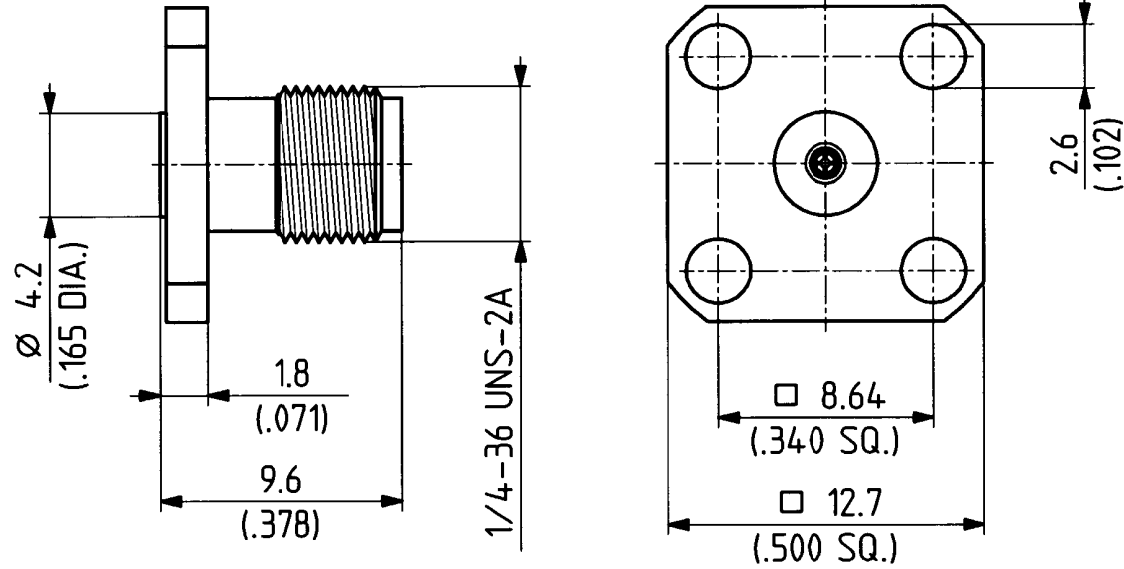

type : 23 SK-50-0-51 ML77

scale  
5:1

dimensions in mm

HUBER + SUHNER RFX

OZ drawing :

drawing number

3.13.18794\_1

Index