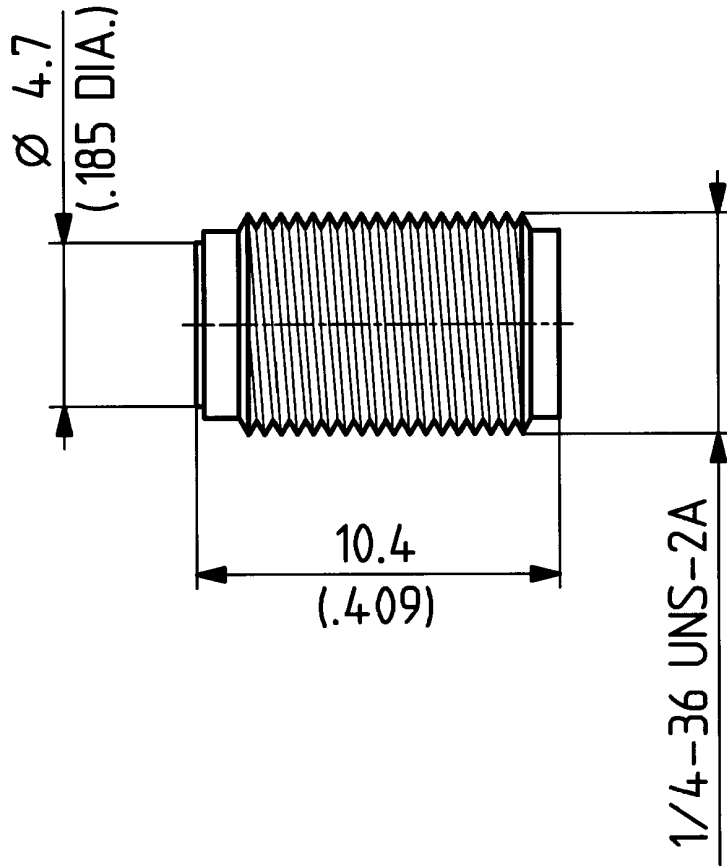

	date	sign
drawn	03.11.99	4.121/CHI
checked	30.11.99	4.359/F&O
approved	30.11.99	4.359/F&O

scale

5 : 1

HUBER + SUHNER RFX

dimensions in mm

drawing number

4.13.18793_1

OZ drawing :