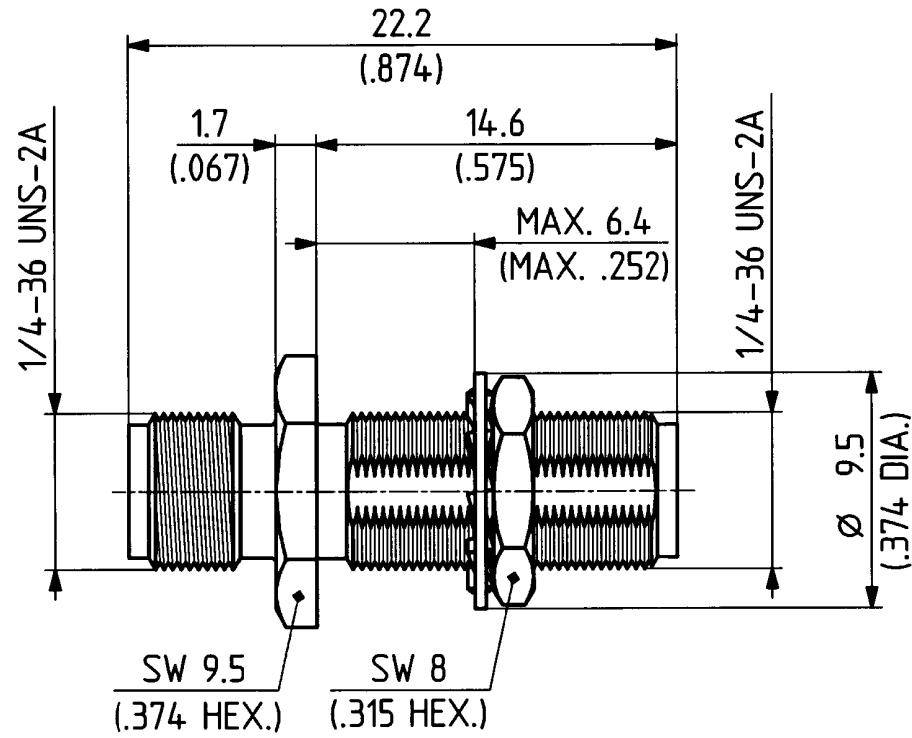

ML 35

	date	sign
drawn	17.04.00	4726/Bom
checked	17.04.00	4727/P.B.
approved	17.04.00	4725/P.B.

scale

5 : 1

dimensions in mm

HUBER + SUHNER RFX

OZ drawing :

drawing number