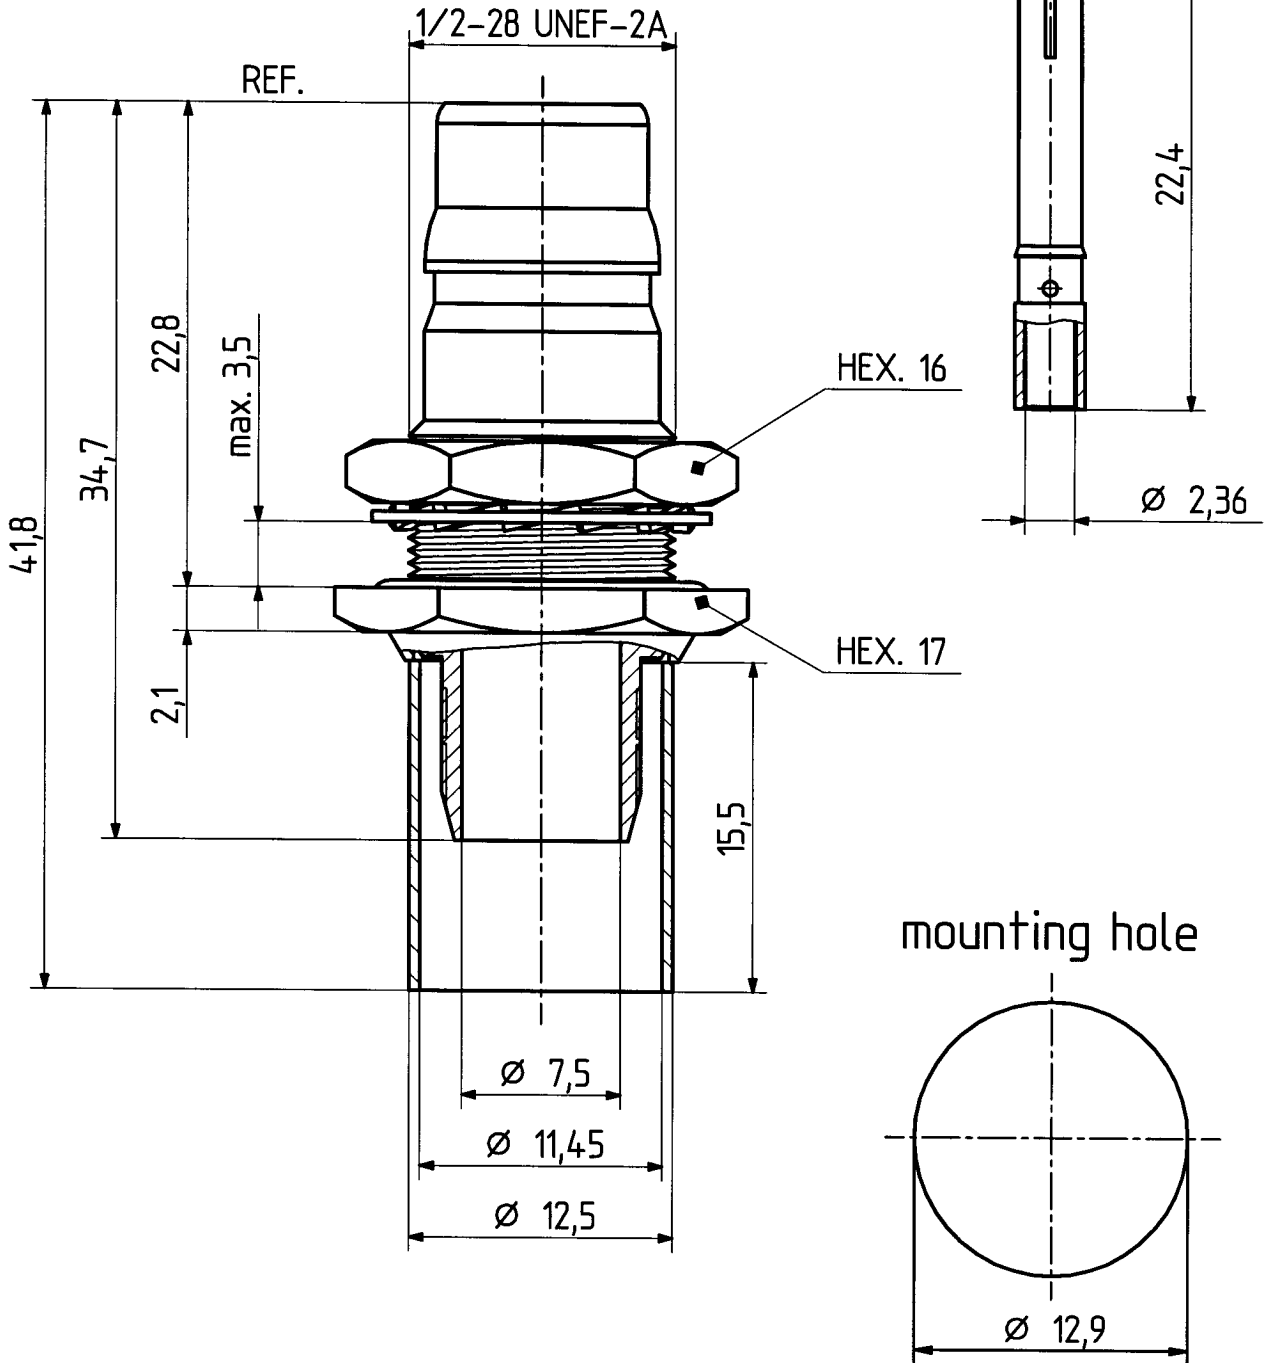

type : 24 QN-50-7-2

	date	sign
drawn	20.08.02	4820/CEL
checked	27.8.02	4727/ym
approved	27.8.02	4727/ym

cable shortening dimension

scale 1 : 1

scale

3 : 1

HUBER + SUHNER
CH-ITC-RBS-CON

dimensions in mm

drawing number

4.13.34703

Index

a

OZ drawing : OZ.