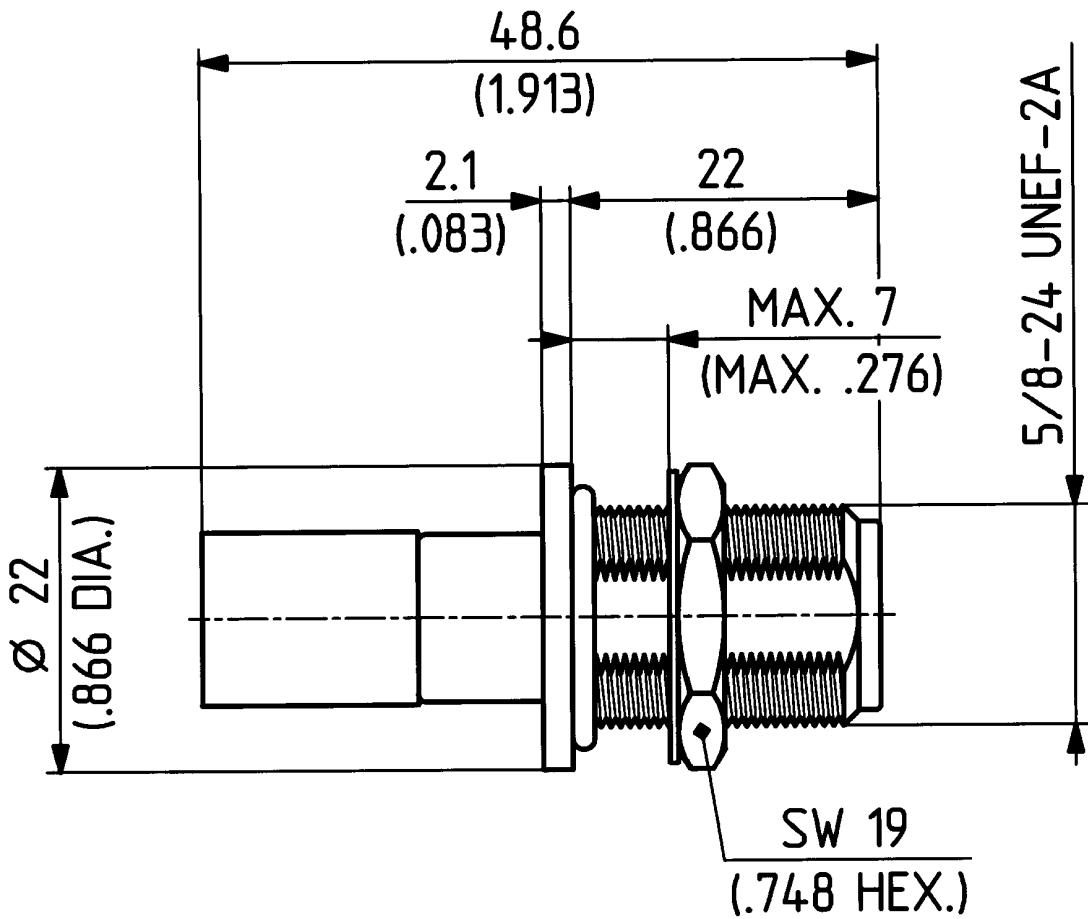

	date	sign
drawn	21.08.00	4726/Bom
checked	22.08.00	4728/CPH
approved	22.08.00	4728/CPH

H+S 701 448.05

scale

2 : 1

HUBER + SUHNER RFX

dimensions in mm

drawing number

4.13.33414\_1

OZ drawing :

Index

a