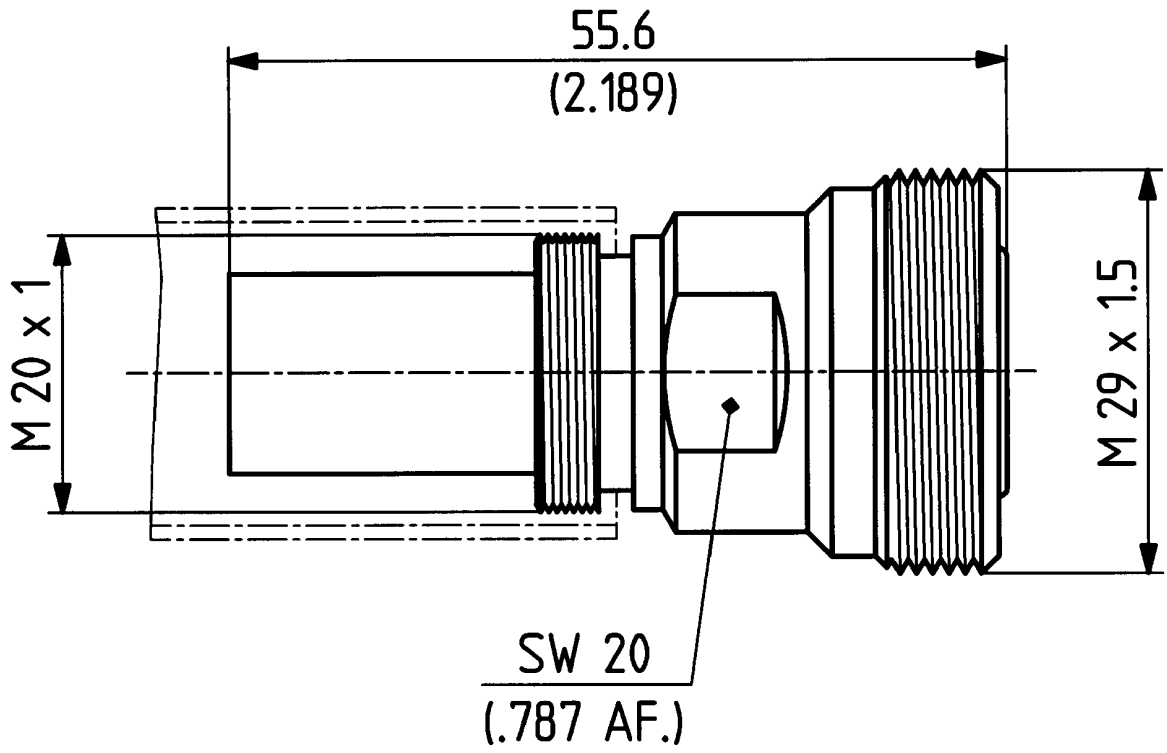

	date	sign
drawn	22.06.00	4726/KRI
checked	26.6.00	4727/ym
approved	26.6.00	4727/ym

H+S 701 4.4.8.05

scale  
2 : 1  
⚠ ⊕

 HUBER + SUHNER RFX

drawing number  
4.13.33263\_1  
Index  
a

dimensions in mm

OZ drawing :