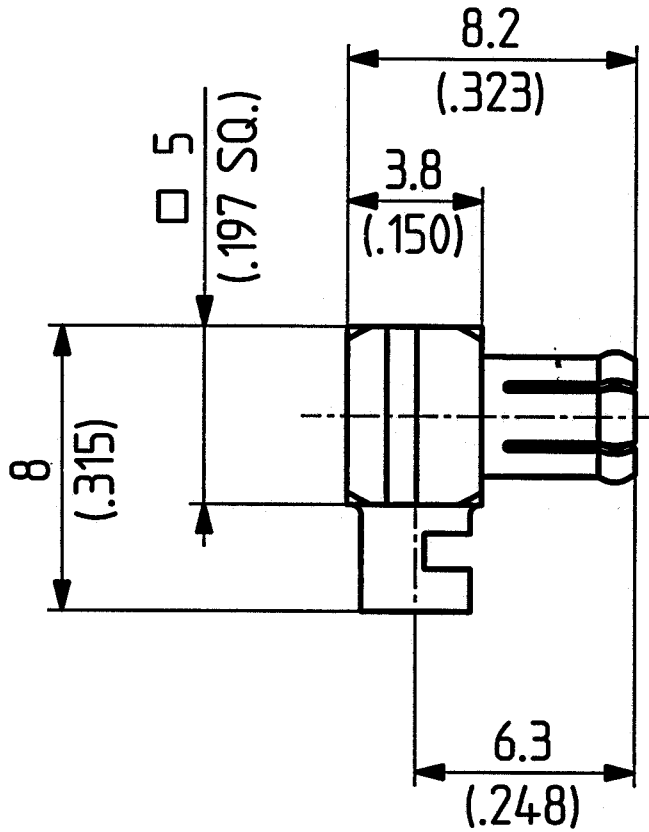

	date	sign
drawn	10.08.99	4727/NIS
checked	18.8.99	4727/H. SC
approved	18.8.99	4727/H. SC

H+S 701 448.05

scale
5:1

HUBER + SUHNER RFX

dimensions in mm

drawing number

4.13.32253_1

Index