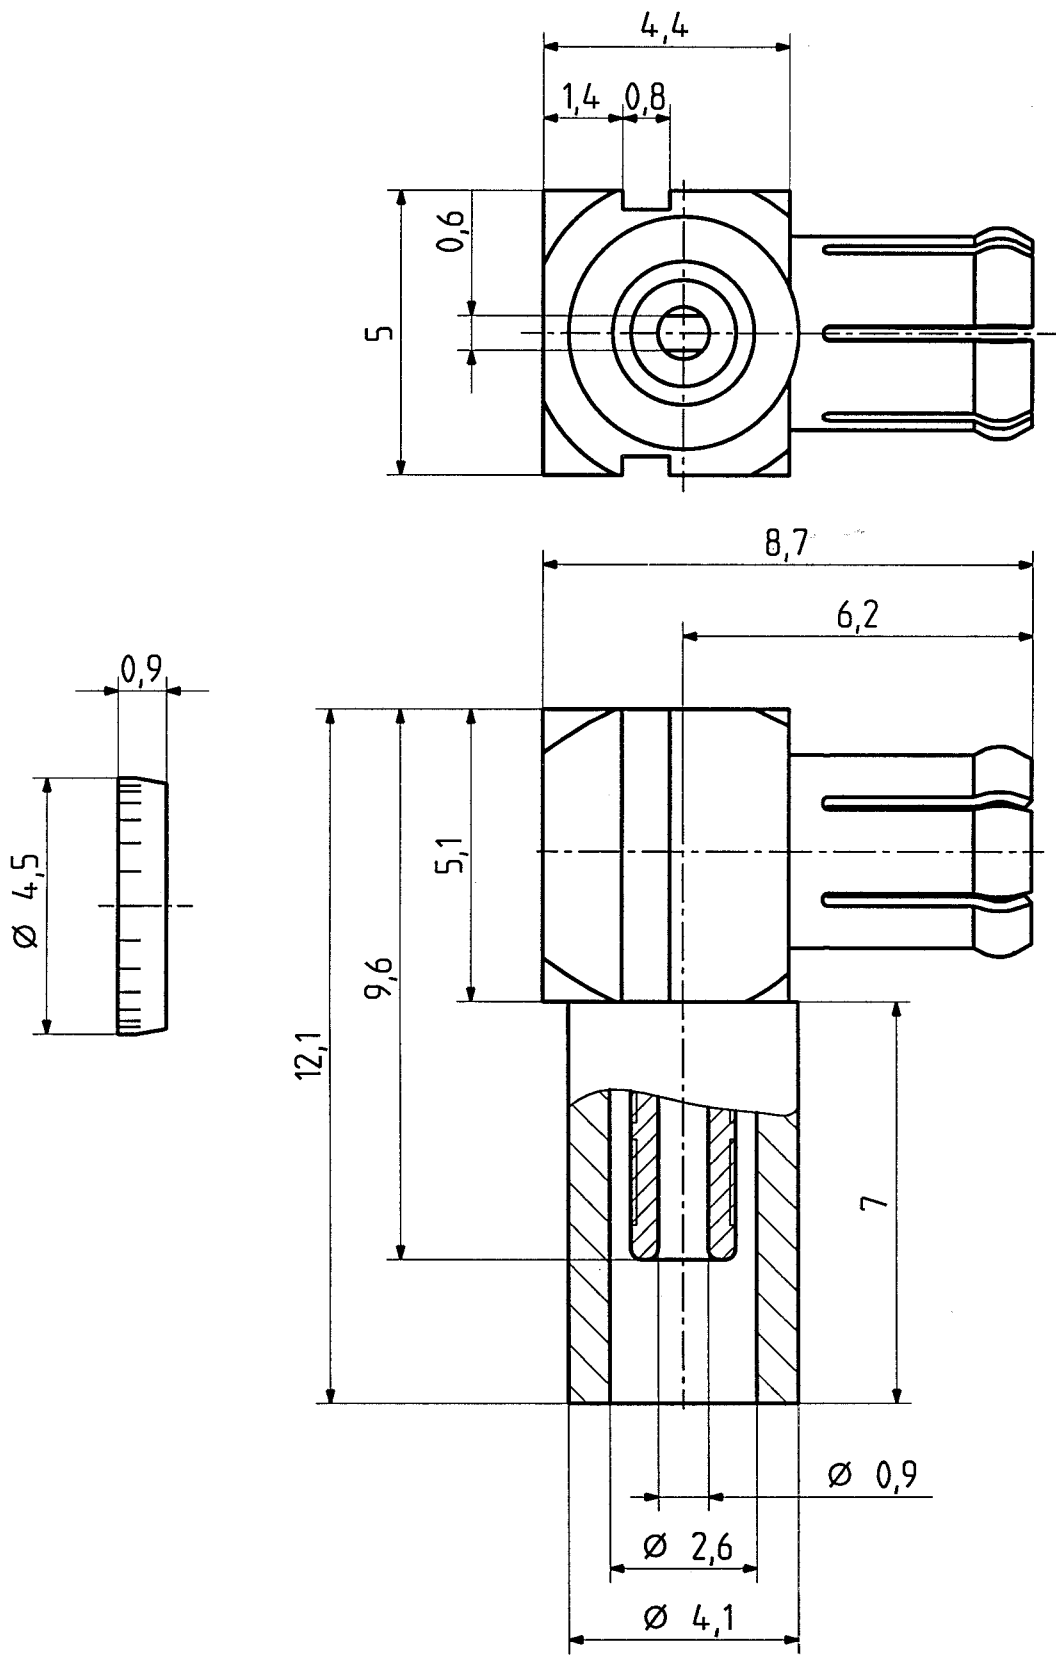

	date	sign
drawn	28.01.99	4540/PM
checked	30.3.99	4587/L
approved	22.4.99	4587/L

scale 8:1 	HUBER + SUHNER RFX	drawing number 4.13.31369	Index a
		dimensions in mm	

H+S 701 448.05