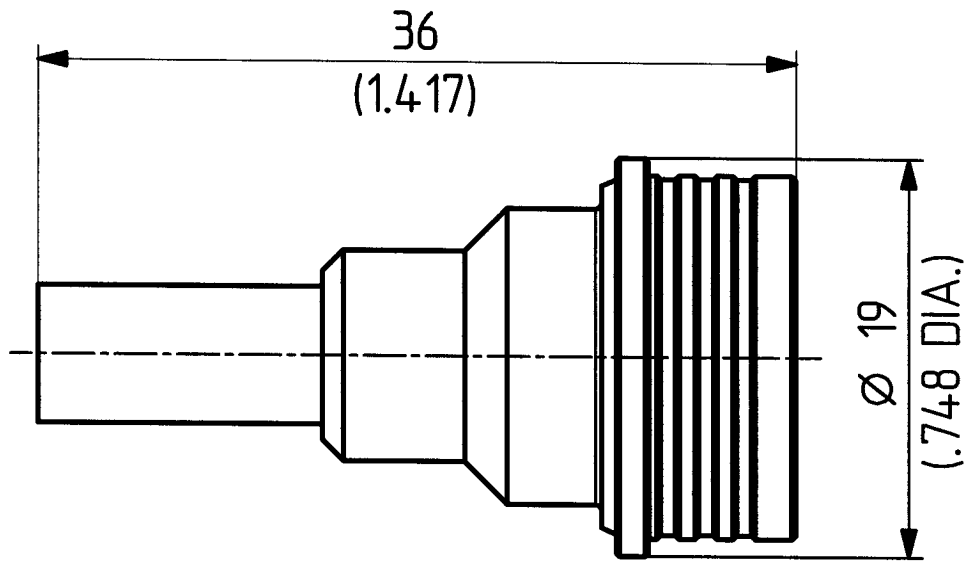

	date	sign
drawn	03.06.02	4469/KRI
checked	10.6.02	4727/02
approved	10.6.02	4727/02

11 QN-50-3-2

scale

3 : 1

HUBER + SUHNER
CH-ITC-RBS-CON

dimensions in mm

drawing number

4.13.34925_1