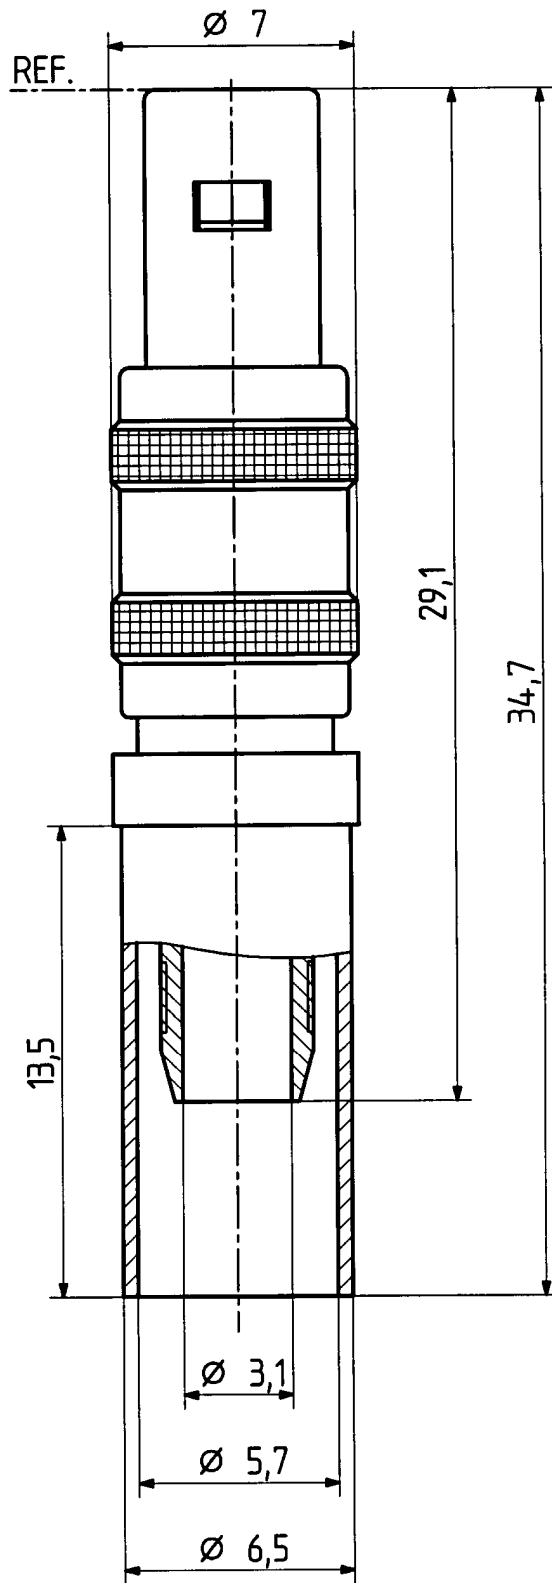

	date	sign
drawn	18.11.99	4726/Bom
checked	18.11.99	4728/PuB.
approved	18.11.99	4728/PuB.

cable shortening dimension

scale 1:1

H+S 701 448.05

scale

4 : 1

HUBER + SUHNER RFX

dimensions in mm

drawing number

4.13.32480

OZ drawing : 99.4.13.1432

Index

a