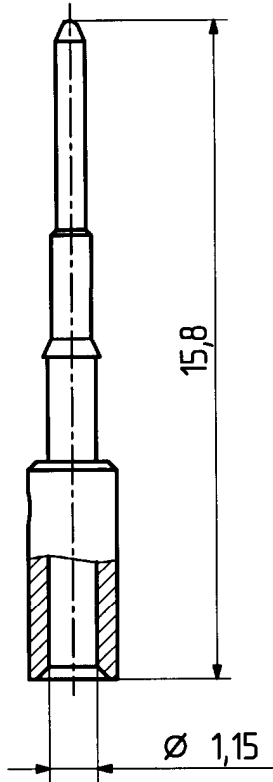

	date	sign
drawn	18.11.99	4726/Bom
checked	18.11.99	4728/PuB.
approved	18.11.99	4728/PuB.

cable shortening dimension

scale 1:1

H+S 701 448.05

scale

4 : 1

HUBER + SUHNER RFX

dimensions in mm

drawing number

4.13.32480

OZ drawing : 99.4.13.1432

Index

a