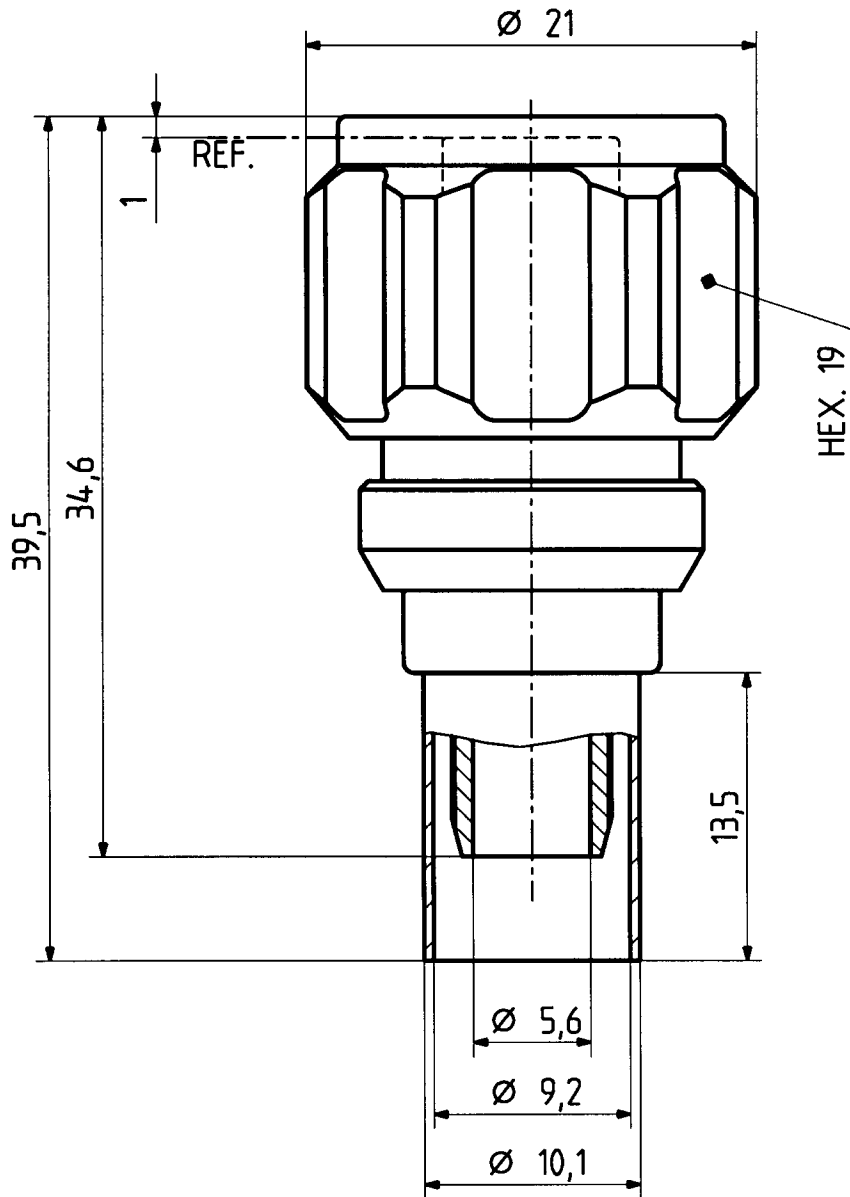

type : 11 N-50-6-10

	date	sign
drawn	26.01.99	4515/H.G.
checked	28.01.99	4728 / FuB.
approved	28.01.99	4728 / FuB.

cable shortening dimension

scale 1,2:1

scale

4:1

HUBER + SUHNER RFX

drawing number

4.13.31427

Index

a

dimensions in mm

OZ drawing : OZ.98.4.13.0925