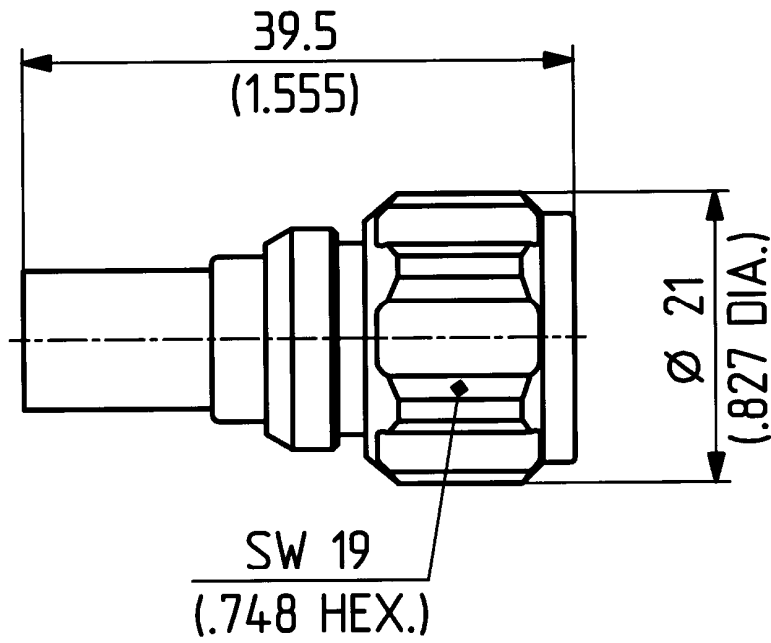

	date	sign
drawn	17.08.00	4726/Bom
checked	22.08.00	4728/GAL
approved	22.08.00	4728/GAL

H+S 701 448.05

scale

2 : 1

HUBER + SUHNER RFX

dimensions in mm

drawing number

4.13.33403_1