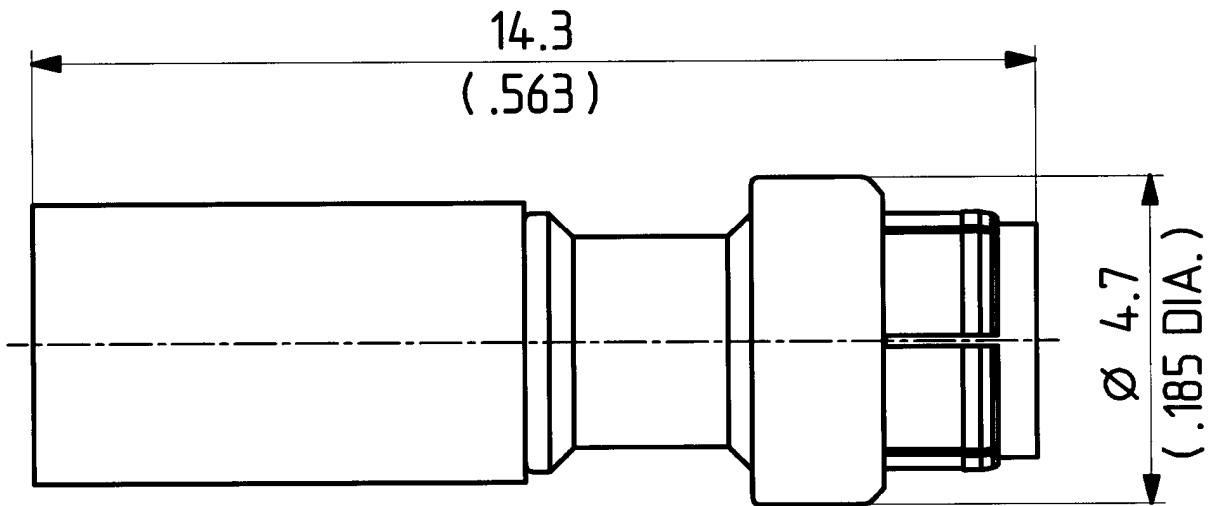

	date	sign
drawn	15.09.99	4121/CHI
checked	24.09.99	4587/J
approved	2.10.99	4587/J

H+S 701 448.05

scale

10:1

HUBER + SUHNER RFX

dimensions in mm

drawing number

4.13.31880\_1