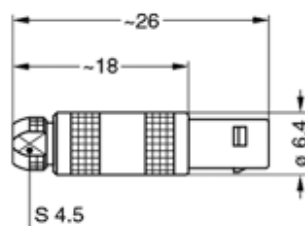

Form & Material

Shell style / Model id	FFA - Straight plug with cable collet
Plug	Straight
Housing material	Brass (chrome plated [SAE AMS 2460]) shell and collet nut, nickel plated [SAE AMS QQ N 290] brass latch sleeve and mid pieces
Locking system	Push-pull
Keying	Circular, male
Weight	2.96 g

Environment

Environmental protection	IP50
F ret (min)	100 N
Salt Spray Corrosion	>1000 hr

Cable fixation

Cable termination protection	Standard back nut (no additional protection)
Fixation type	Cable collet
Jacket cable outside diameter [mm]	2.80 - 3.10 mm

Drawings

Dimensions

	A	L	M
mm.	6.4	26	18
in.	0.25	1.02	0.71

Recommended By Lemo

Accessories

Tools

Spanner wrench

[DCD.00.ZZZ.PA045](#)