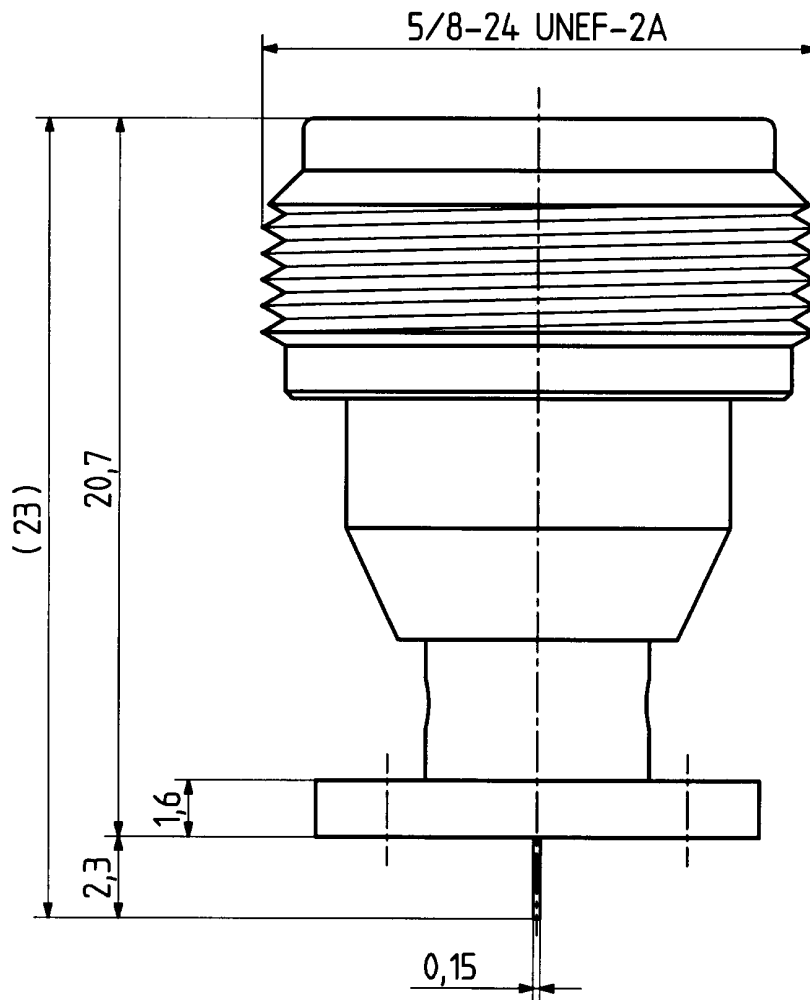

	date	sign
drawn	02.12.99	4726/Bom
checked	2.12.99	4515/Bom
approved	2.12.99	4515/Bom

H+S 701 448.05

scale

5 : 1

HUBER + SUHNER RFX

dimensions in mm

drawing number

4.13.00652