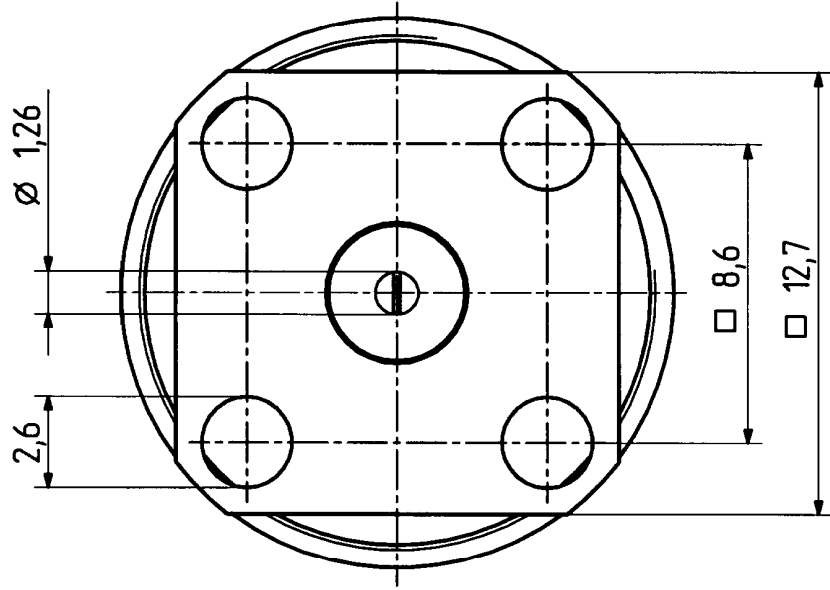

	date	sign
drawn	02.12.99	4726/Bom
checked	2.12.99	4515/Bom
approved	2.12.99	4515/Bom

H+S 701 448.05

scale

5 : 1

HUBER + SUHNER RFX

dimensions in mm

drawing number

4.13.00652

OZ drawing :

Index

b